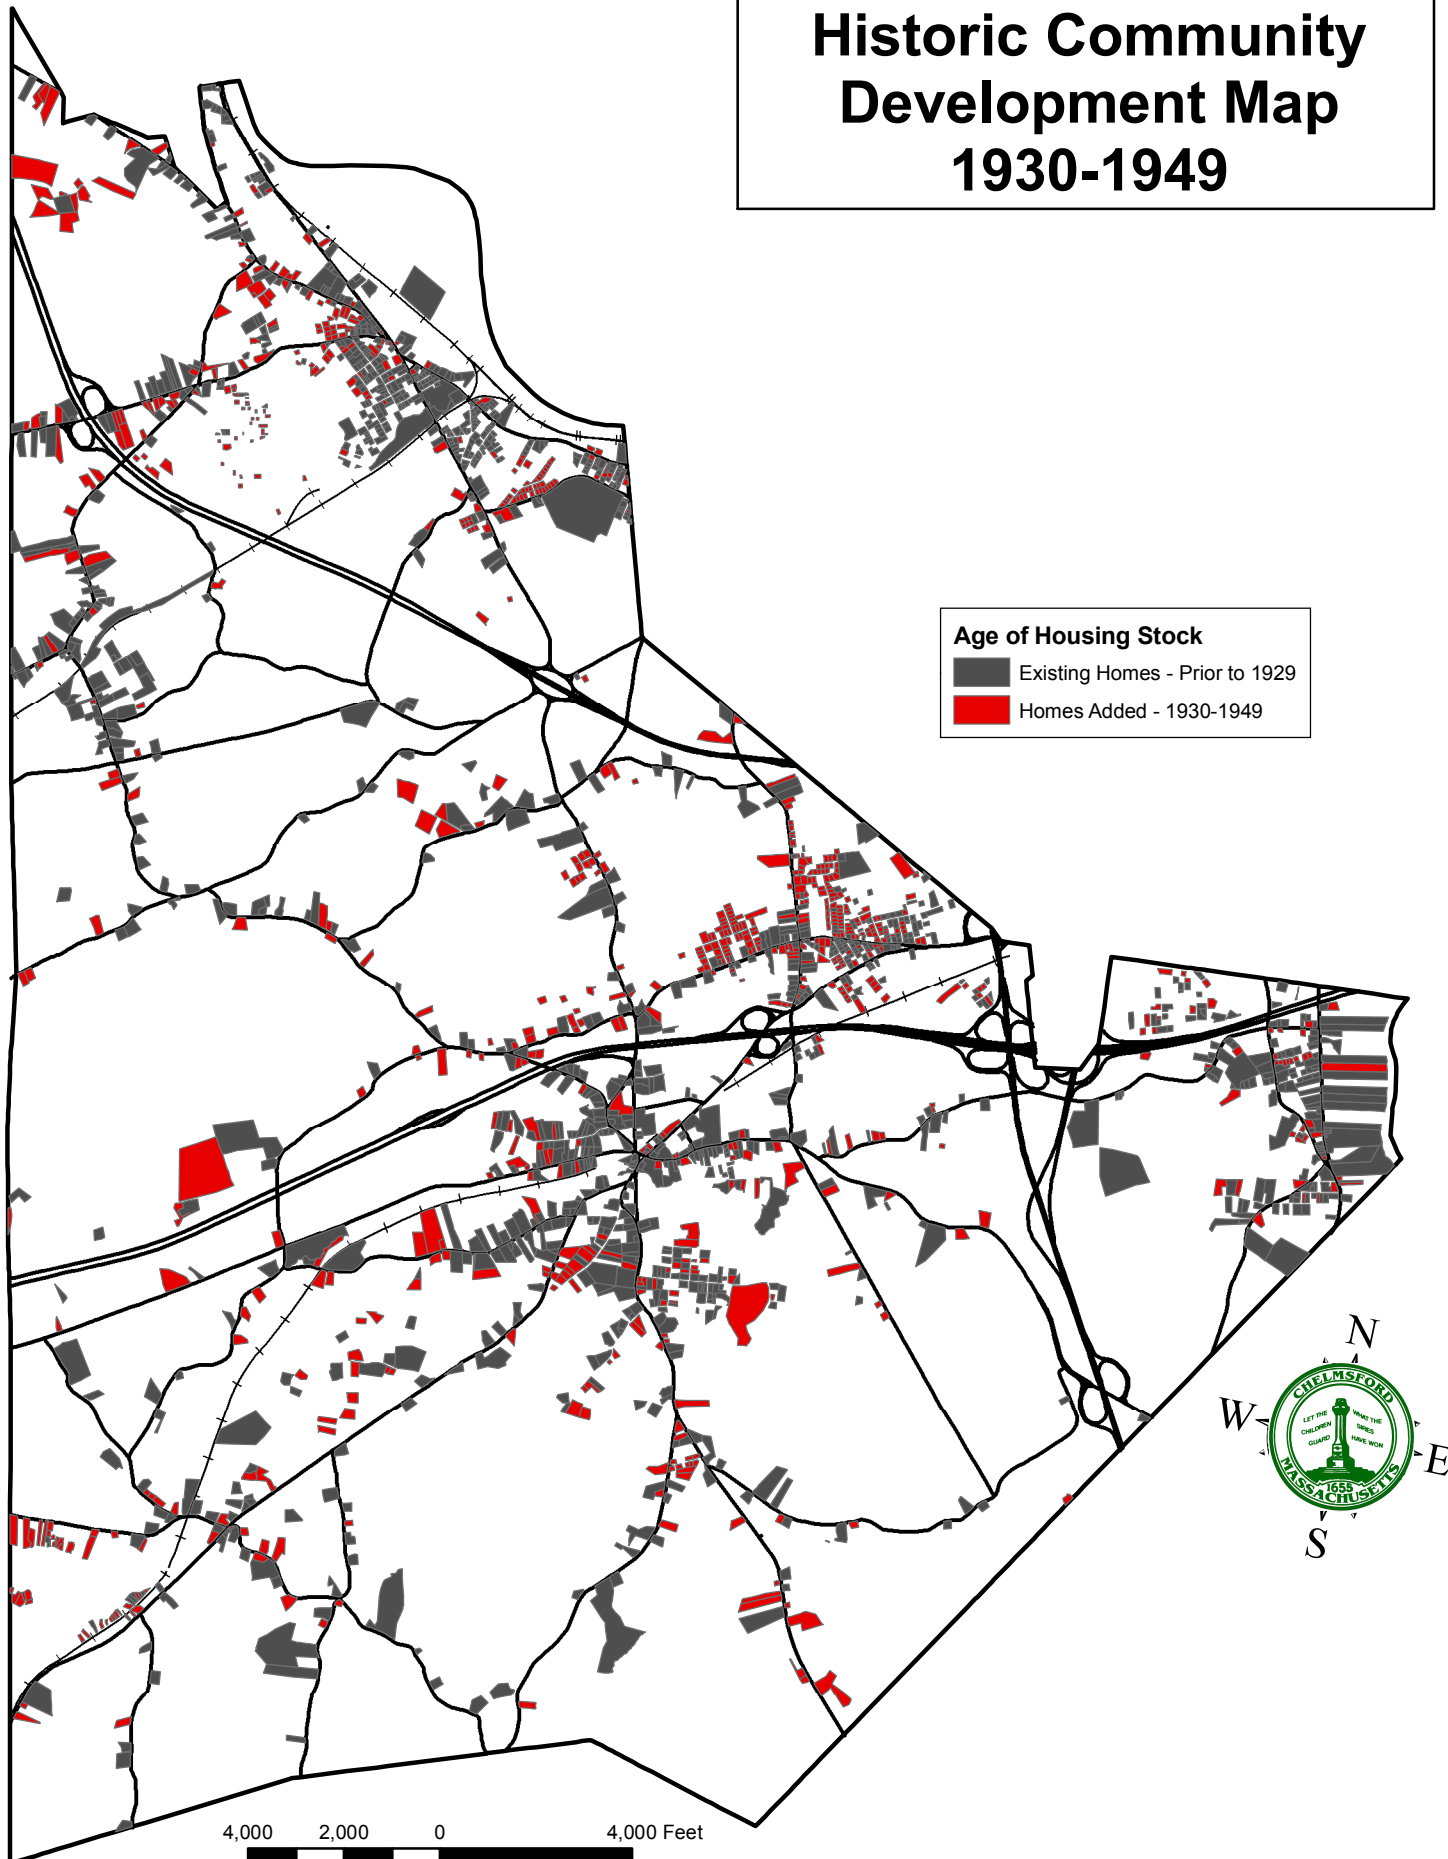

Historic Community Development Map 1930-1949

Age of Housing Stock
■ Existing Homes - Prior to 1929
■ Homes Added - 1930-1949

4,000 2,000 0 4,000 Feet