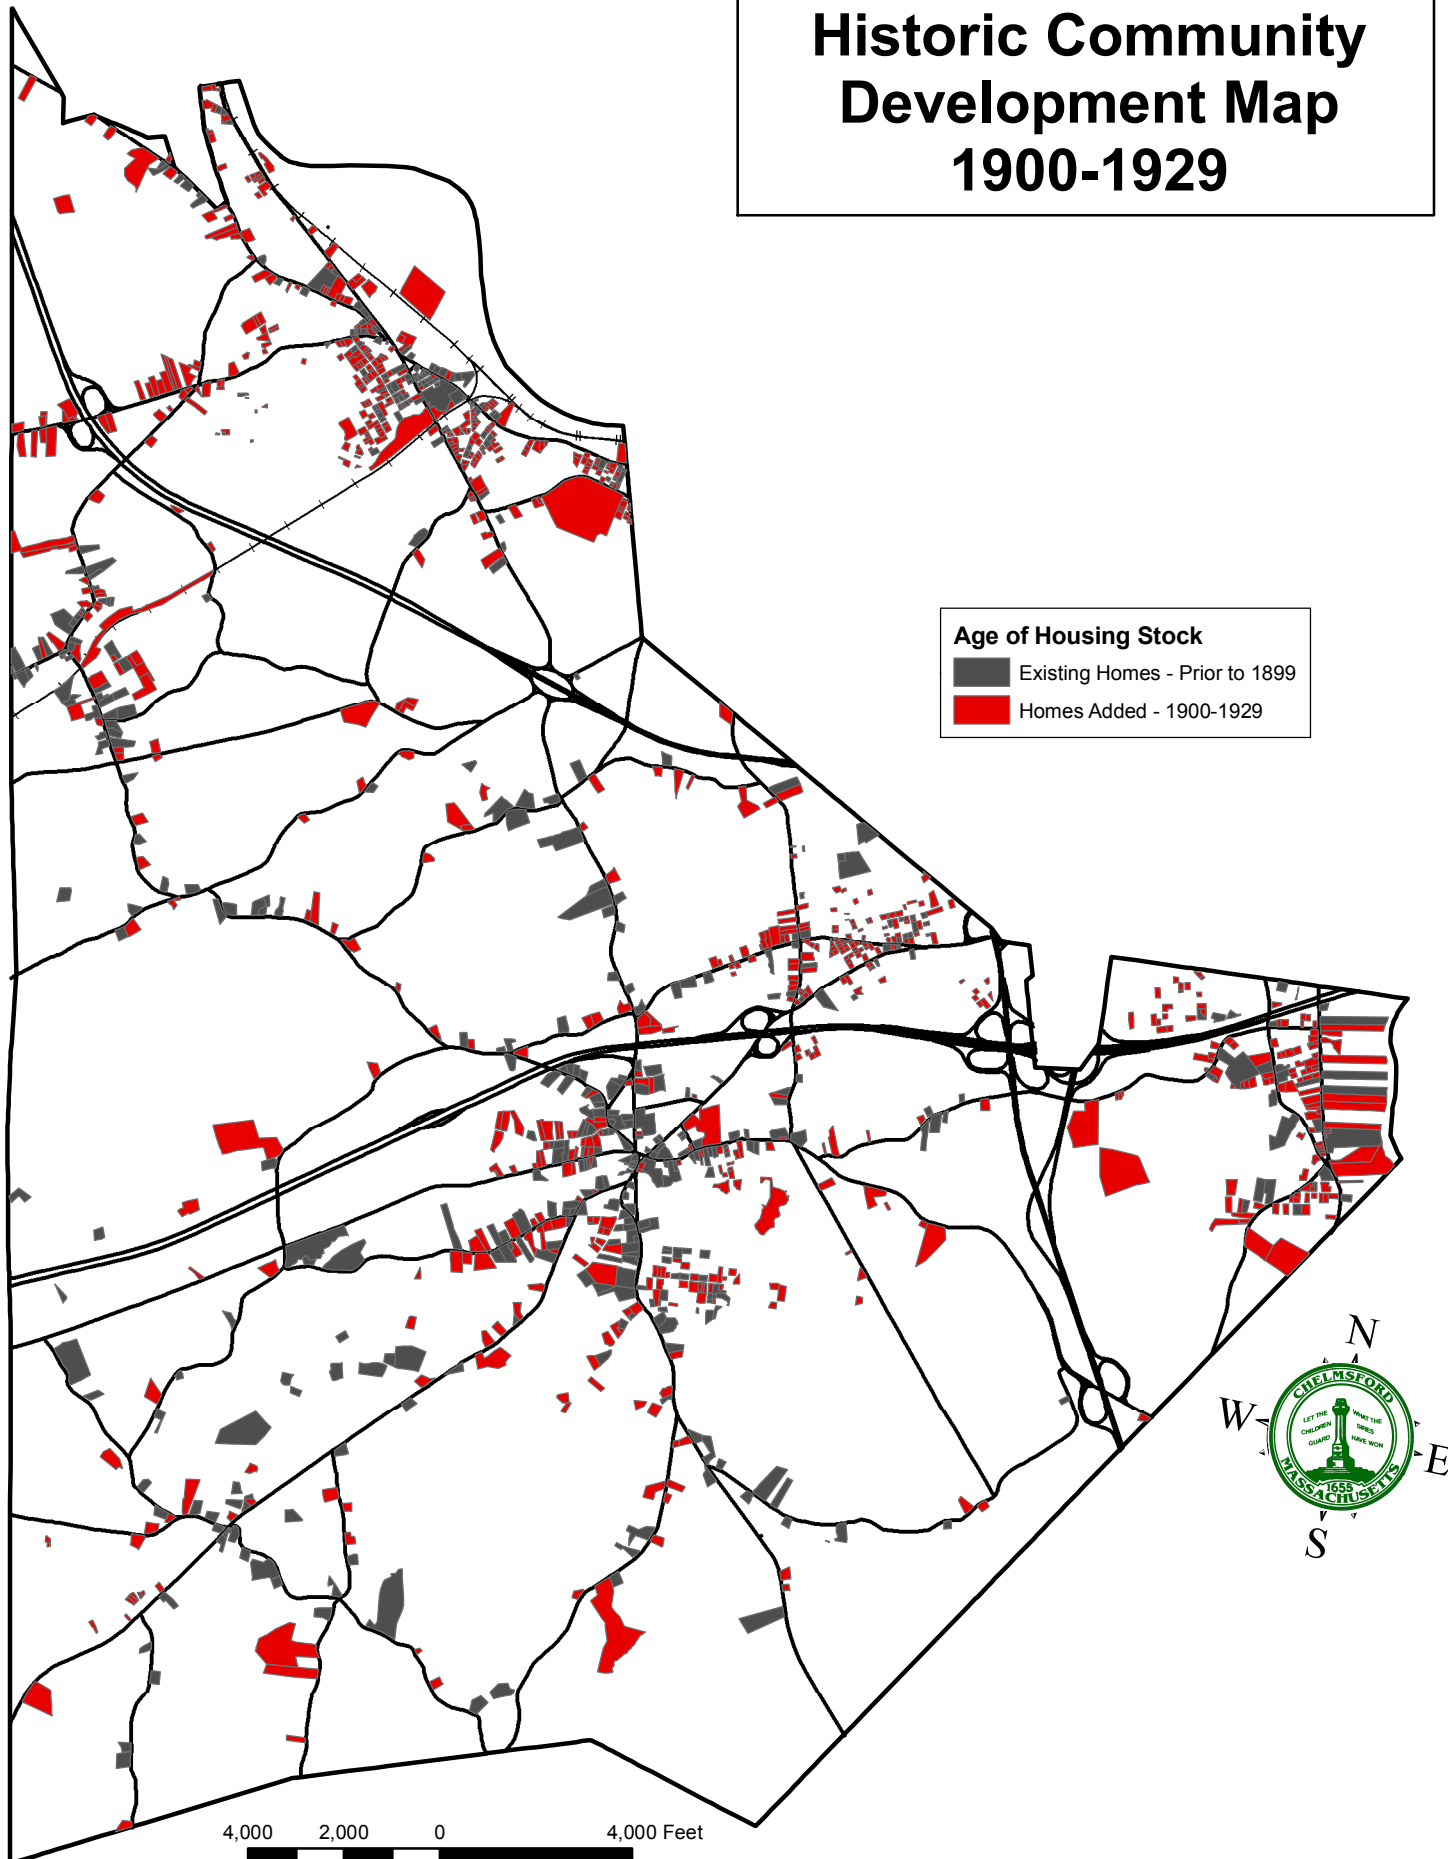

Historic Community Development Map 1900-1929

Age of Housing Stock
■ Existing Homes - Prior to 1899
■ Homes Added - 1900-1929

4,000 2,000 0 4,000 Feet