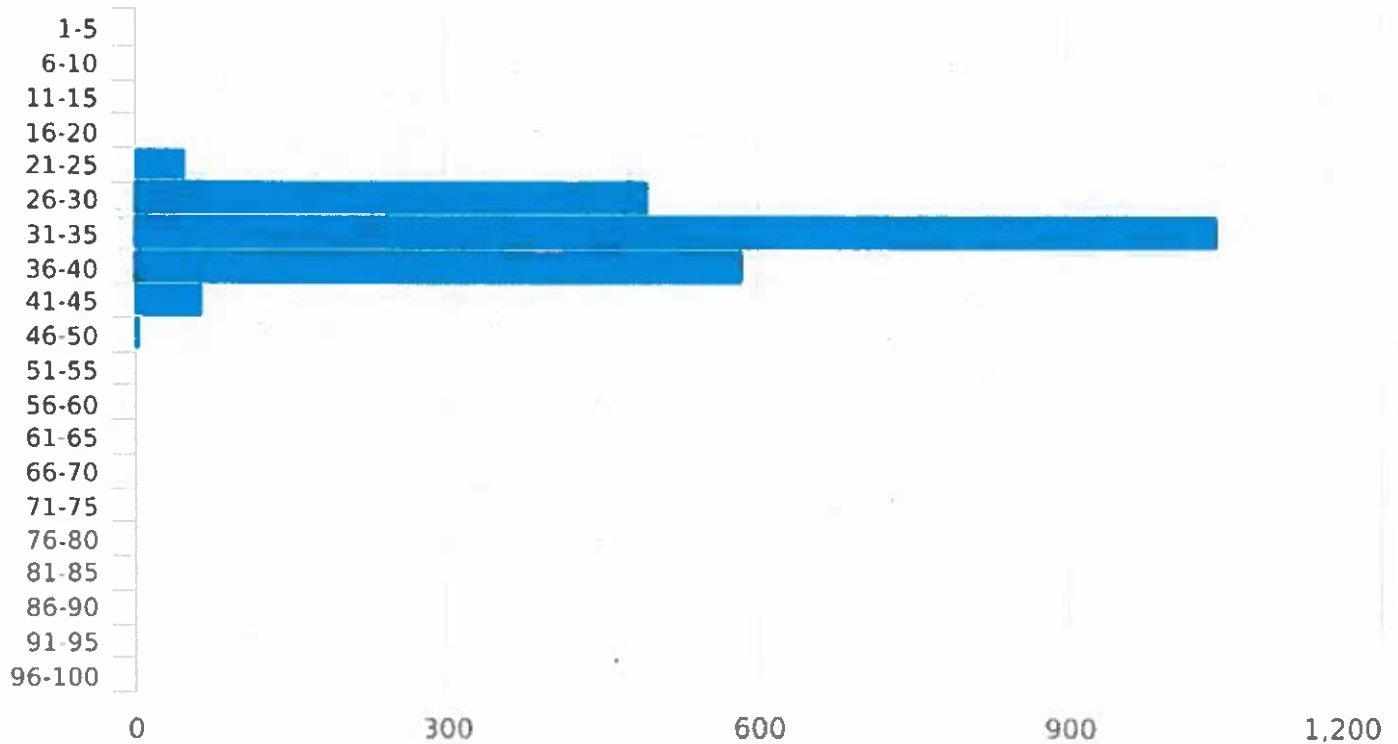

Start: 2021-04-20
End: 2021-04-26
Times: 0:00-23:59

Speed Bins: Size 5, Range 1 to 100
Time View: By Date (Total Volumes)

Total Volume by Speed Distribution

Daily Total Volumes